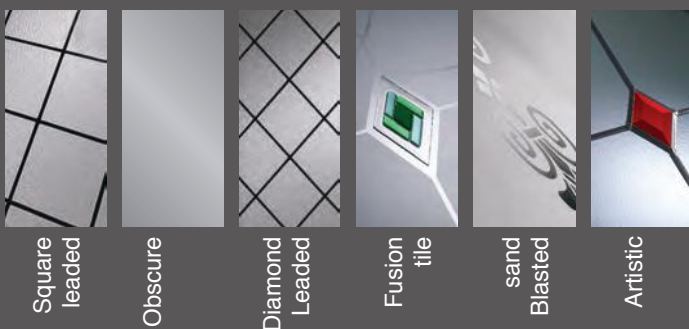

glazing

A vast array of glazing options are available including Georgian, patterned, Stained and Leaded.