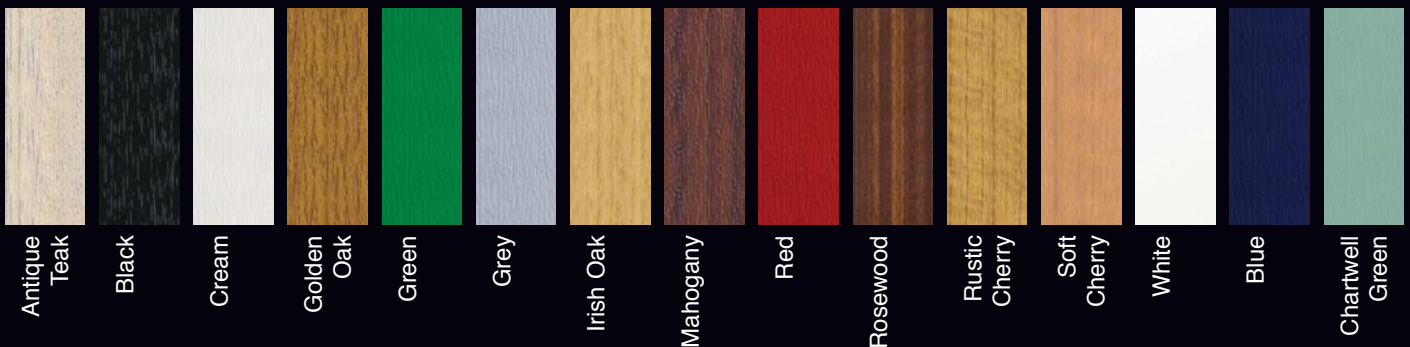

# choices from start to finish

An exciting range of finishes, a vast array of glazing options and door furniture to suit every taste. The choice is yours - make a design statement.

## finish options

The range is available in variety of finishes including white, rosewood, golden oak and a range of solid colours, all can be combined with your choice of glass design, including Georgian square, stained or diamond lead.

## glazing

A vast array of glazing options are available including Georgian, patterned, Stained and Leaded.