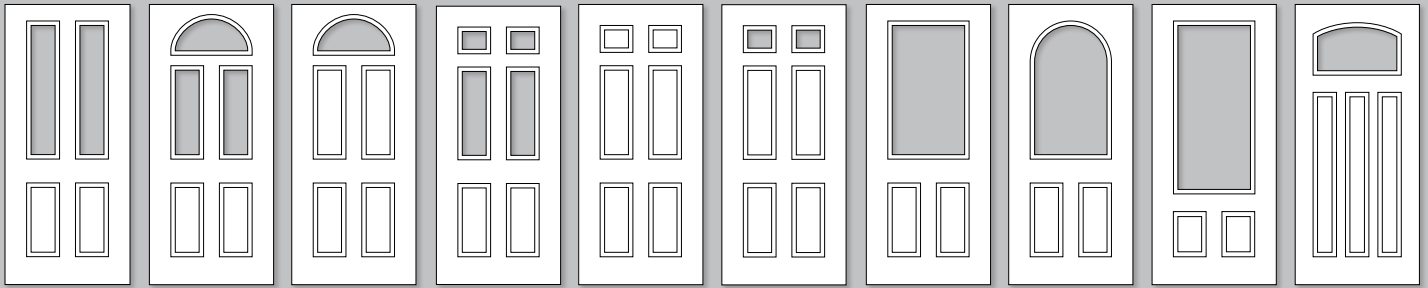

DOOR STYLES

TRADITIONAL STYLES

*Moonshine and Luna doors are available with a sunburst cassette if required.
**Orion & Callisto are not available in solid core.

Meteor Luna* Moonshine* Cosmos Galaxy Solid Galaxy Super Nova Stellar Orion** Callisto**

Solar Pluto Back Door Monza Solid Farmhouse Solid Flush Solid

CONTEMPORARY STYLES

*** Side Panels available for Sapphire range.
The Halley side panels available in flush finish only.

Halo (Left & right options) Astro Neptune (Left, centre & right options) Mars Corvus (Left, centre & right options)