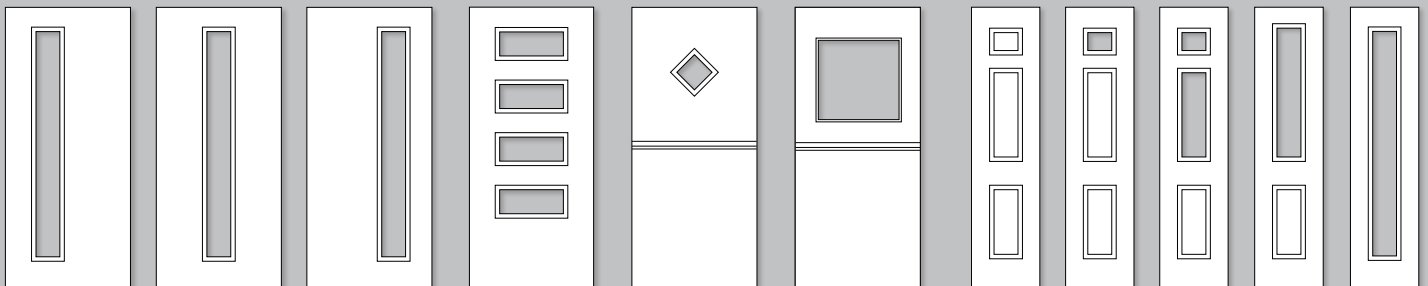

DOOR STYLES

TRADITIONAL STYLES

*Moonshine and Luna doors are available with a sunburst cassette if required.
**Orion & Callisto are not available in solid core.

Meteor Luna* Moonshine* Cosmos Galaxy Solid Galaxy Super Nova Stellar Orion** Callisto**

Solar Pluto Back Door Monza Solid Farmhouse Solid Flush Solid

CONTEMPORARY STYLES

*** Side Panels available for Sapphire range.
The Halley side panels available in flush finish only.

Halo (Left & right options) Astro Neptune (Left, centre & right options) Mars Corvus (Left, centre & right options)

Halley (Left, centre & right options) Saturn Polaris Stable Mercury Stable Side Panels***